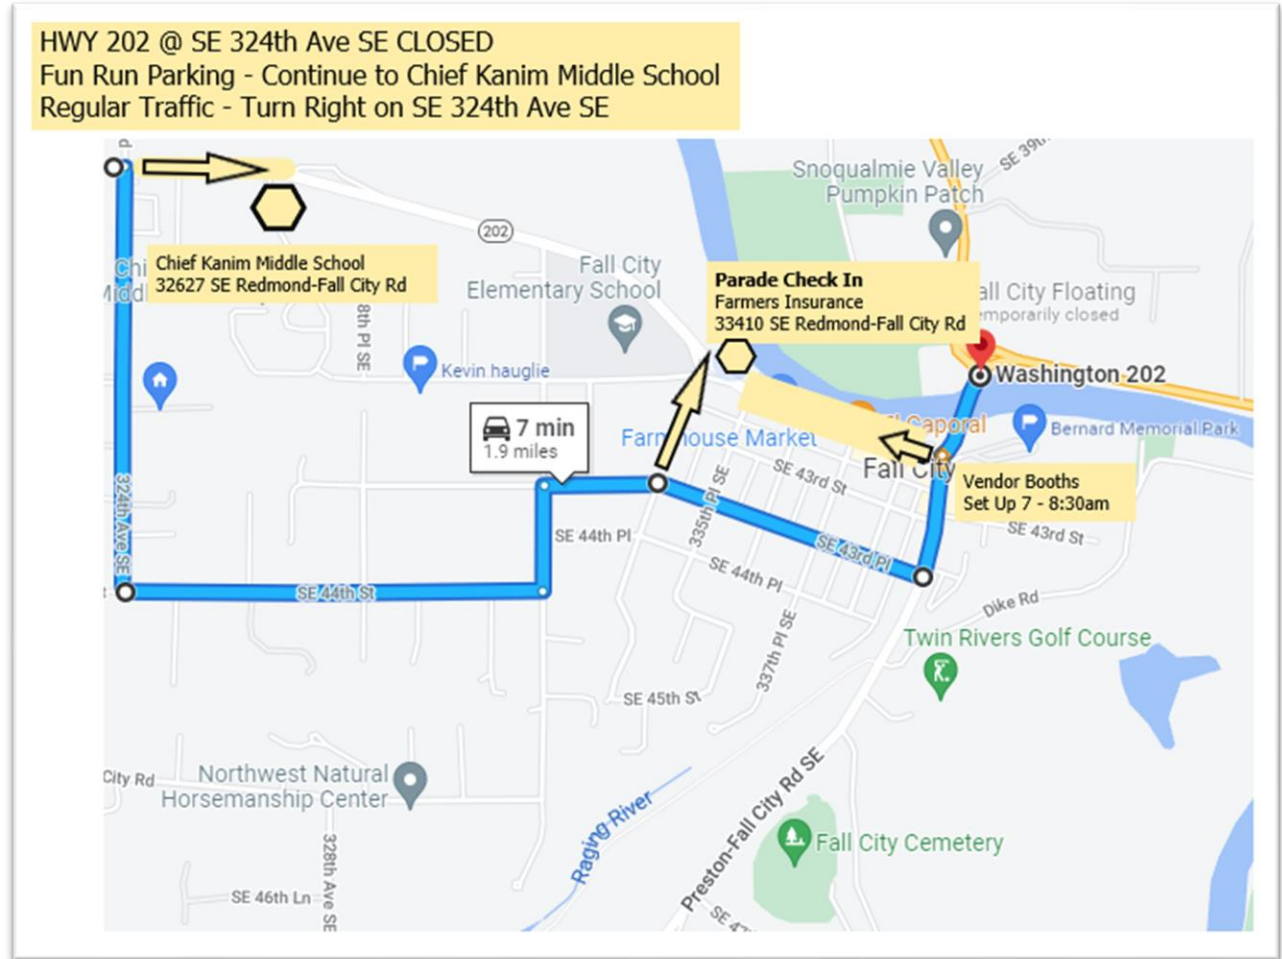

FALL CITY DAY FESTIVAL

SATURDAY, JUNE 11, 2022

Detour Route 6am – 6pm

Vendor Booth Setup Entrance @ Fall City Preston Rd

Fun Run Parking @ SR 202 @ 324th Ave SE

Parade Sign In @ Farmers Insurance via 334th Pl SE

Vendor Booths must be set up and vehicles off the highway by 8:30am; vendor parking at Model Garage, Fall City Elementary School or Side Streets.

The Fun Run start line is across the Farmhouse Market at 9am

The Parade starts at 11am. Spectators parking on side streets

There is NO vehicle access on SR 202 between 7am and 6pm