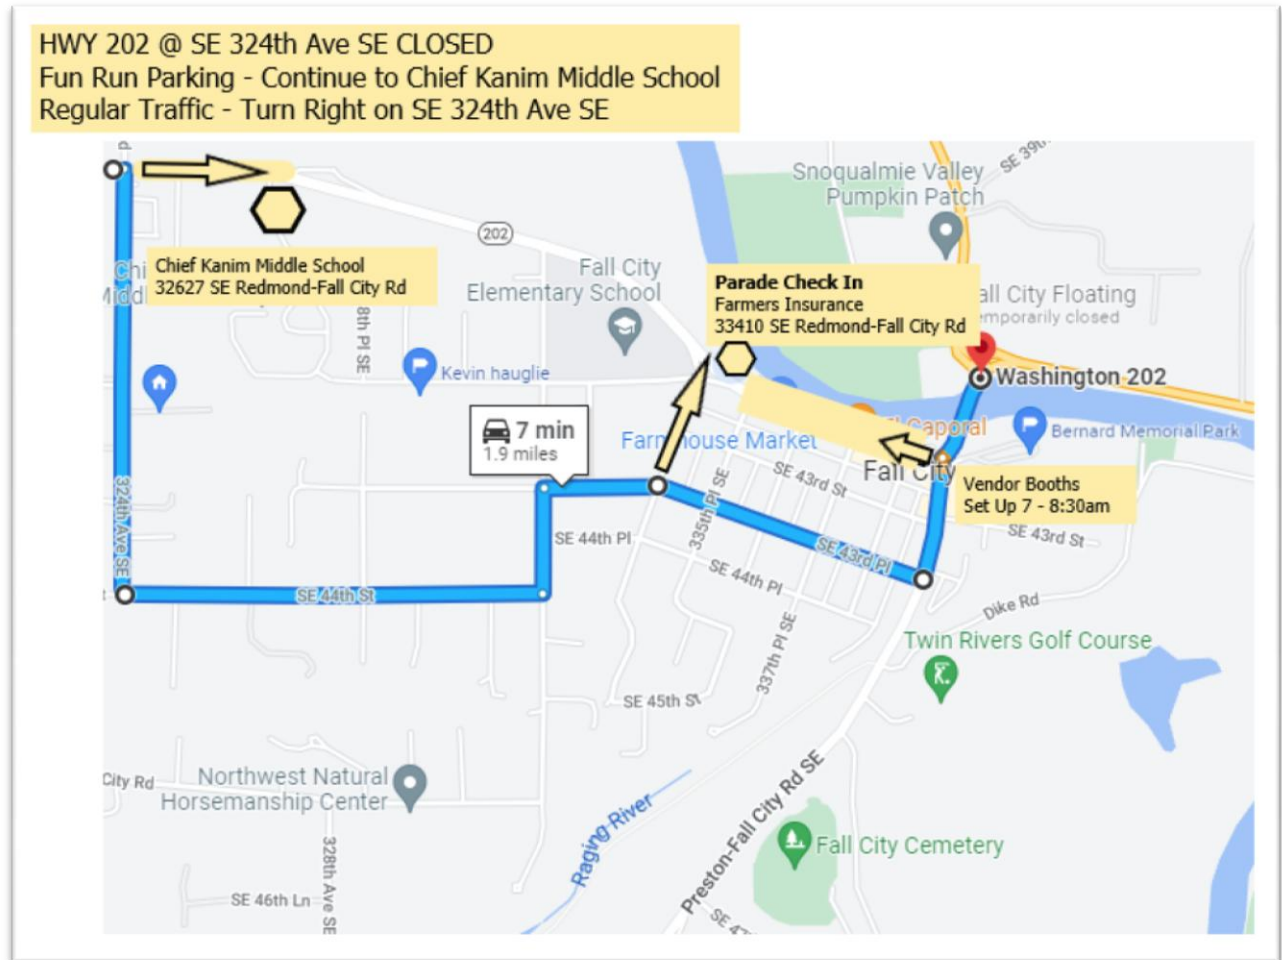

FALL CITY DAY FESTIVAL

SATURDAY, JUNE 10, 2023

Detour Route 6am – 6pm

Vendor Booth Setup Entrance @ Fall City Preston Rd

Fun Run Parking @ SR 202 @ 324th Ave SE

Parade Sign In @ Farmers Insurance via 334th Pl SE

Vendor Booths must be set up and vehicles off the highway by 8:30am; vendor parking at Model Garage, Fall City Elementary School or Side Streets.

The Fun Run start line is across the Farmhouse Market at 9am

The Parade starts at 11am. Spectators parking on side streets

There is NO vehicle access on SR 202 between 8:30am and 5pm